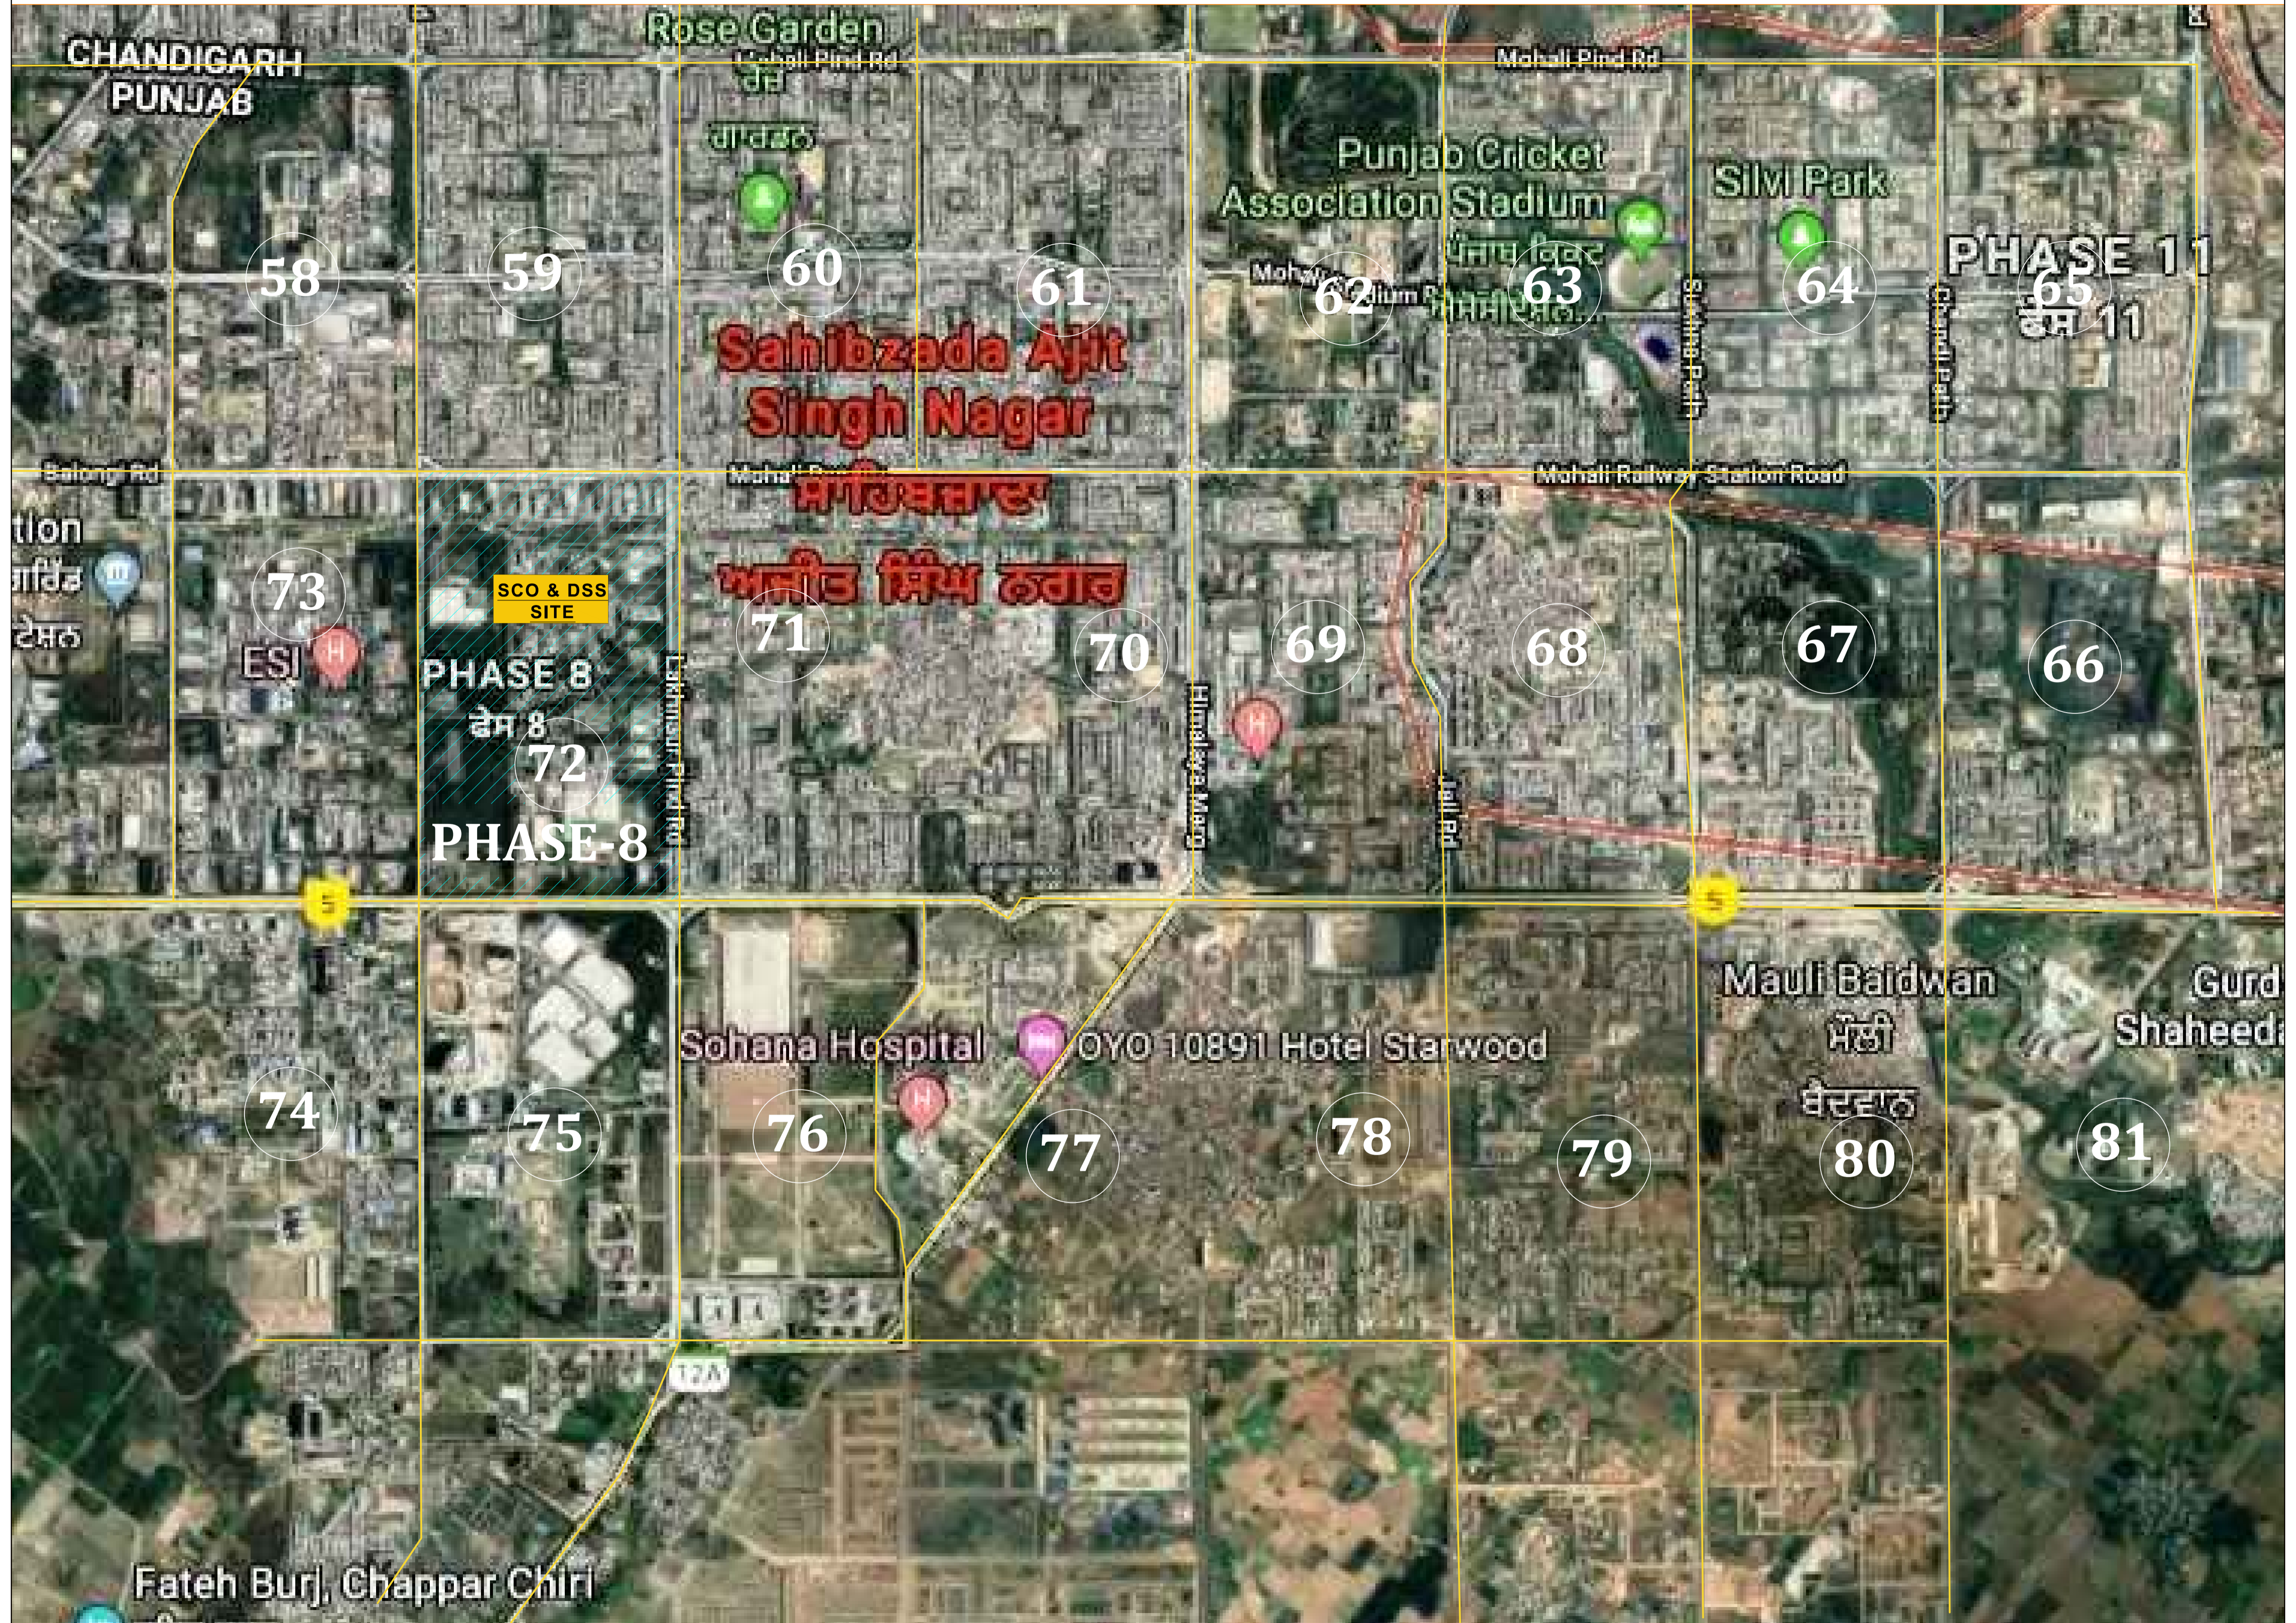

LOCATION MAP OF SECTOR-67, S.A.S NAGAR (MOHALI)

DISTANCE OF PROPOSED SITE
 FROM CHANDIGARH 9.00 KM
 FROM AIRPORT CHANDIGARH 10.00 KM

PROPOSED SITE
 CO-ORDINATES- 30°40'51.3"N
 76°43'30.3"E

LOCATION MAP OF PLOT NO. EL-642 , INDUSTRIAL AREA PHASE -IX, MOHALI.

PROPOSE PLOT LOCATION SHOWN THUS 

AREA- 2200 SQ YARDS (APPROX.)

**COORDINATES- 30°39'56.8"N
76°44'14.0"E**

LOCATION MAP OF PHASE- 8 (SECTOR-72), S.A.S NAGAR MOHALI

DISTANCE OF PROPOSED SITE

FROM CHANDIGARH 9.5 KM
 FROM AIRPORT CHANDIGARH 15.5 KM

SITE OF SCO & DSS SECTOR 72

CO-ORDINATES- 30°42'45.5"N
 76°42'32.2"E