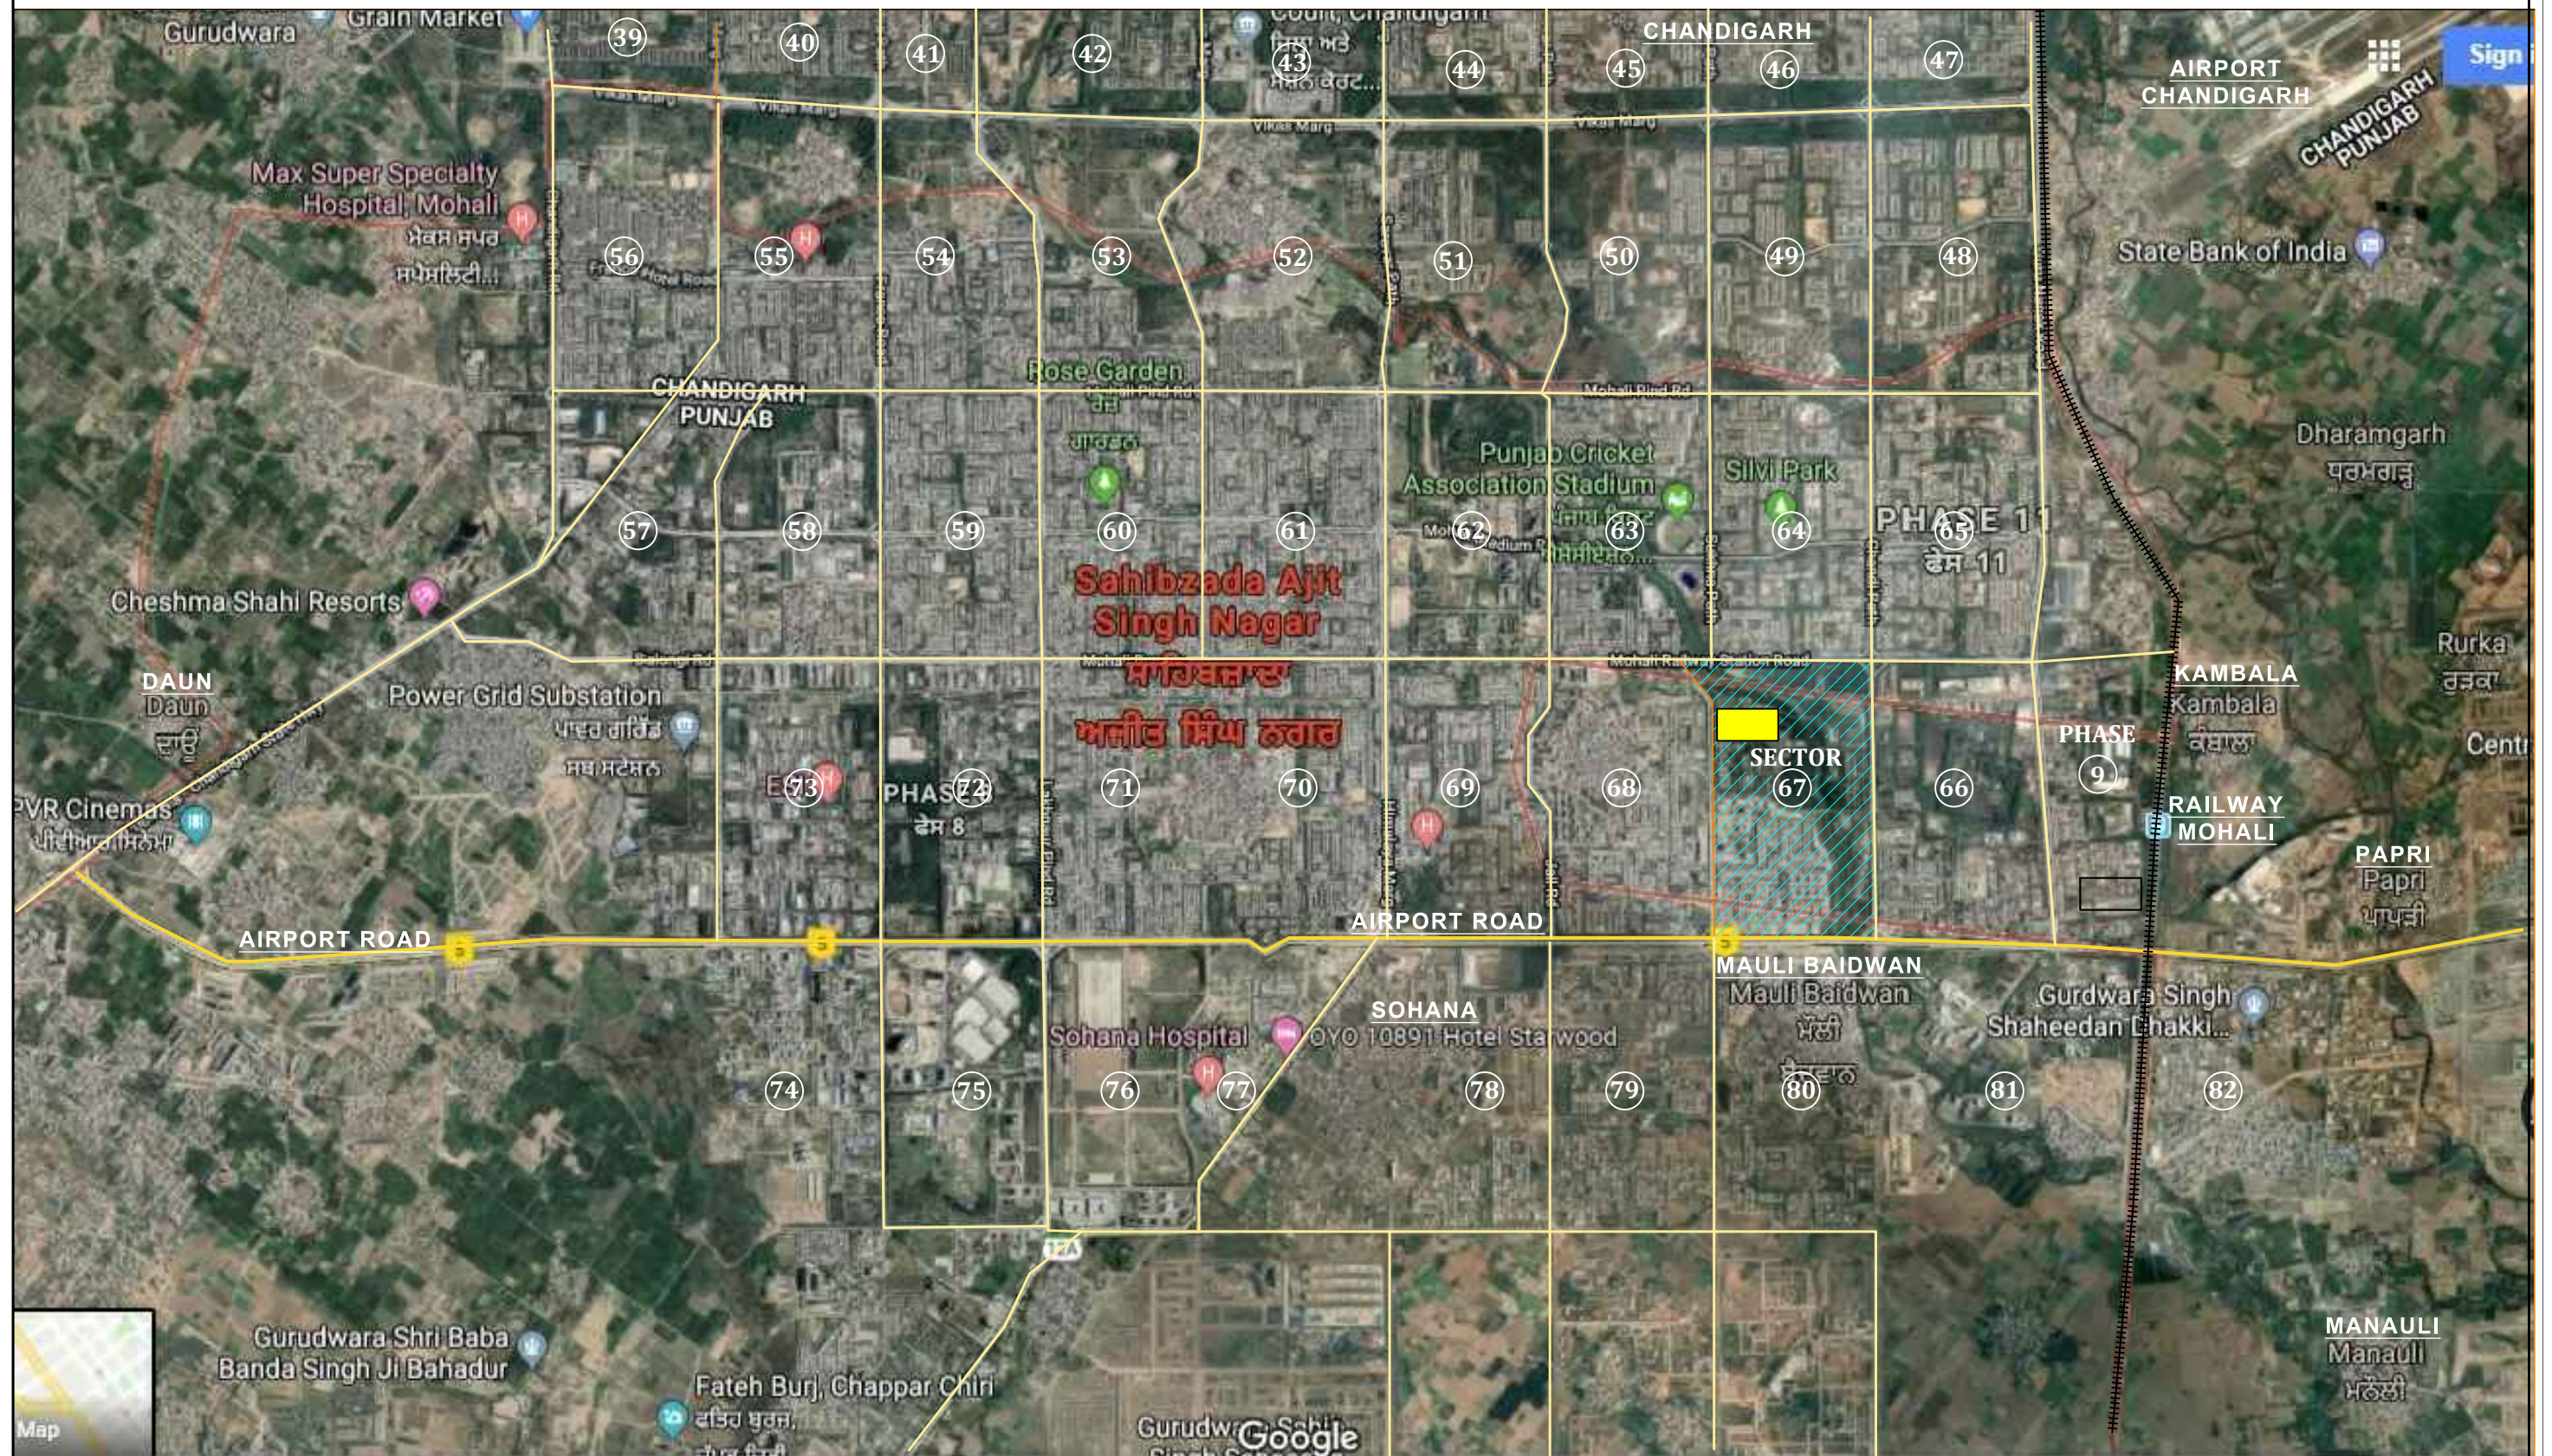

LOCATION MAP OF SECTOR-67, S.A.S NAGAR (MOHALI)

DISTANCE OF PROPOSED SITE
 FROM CHANDIGARH 9.00 KM
 FROM AIRPORT CHANDIGARH 10.00 KM

PROPOSED SITE
 CO-ORDINATES- 30°40'51.3"N
 76°43'30.3"E

LOCATION MAP OF PLOT NO. EL-642 , INDUSTRIAL AREA PHASE -IX, MOHALI.

PROPOSE PLOT LOCATION SHOWN THUS 

AREA- 2200 SQ YARDS (APPROX.)

**COORDINATES- 30°39'56.8"N
76°44'14.0"E**

LOCATION MAP OF PHASE- 8 (SECTOR-72), S.A.S NAGAR MOHALI

DISTANCE OF PROPOSED SITE

FROM CHANDIGARH 9.5 KM
 FROM AIRPORT CHANDIGARH 15.5 KM

SITE OF SCO & DSS SECTOR 72

CO-ORDINATES- 30°42'45.5"N
 76°42'32.2"E